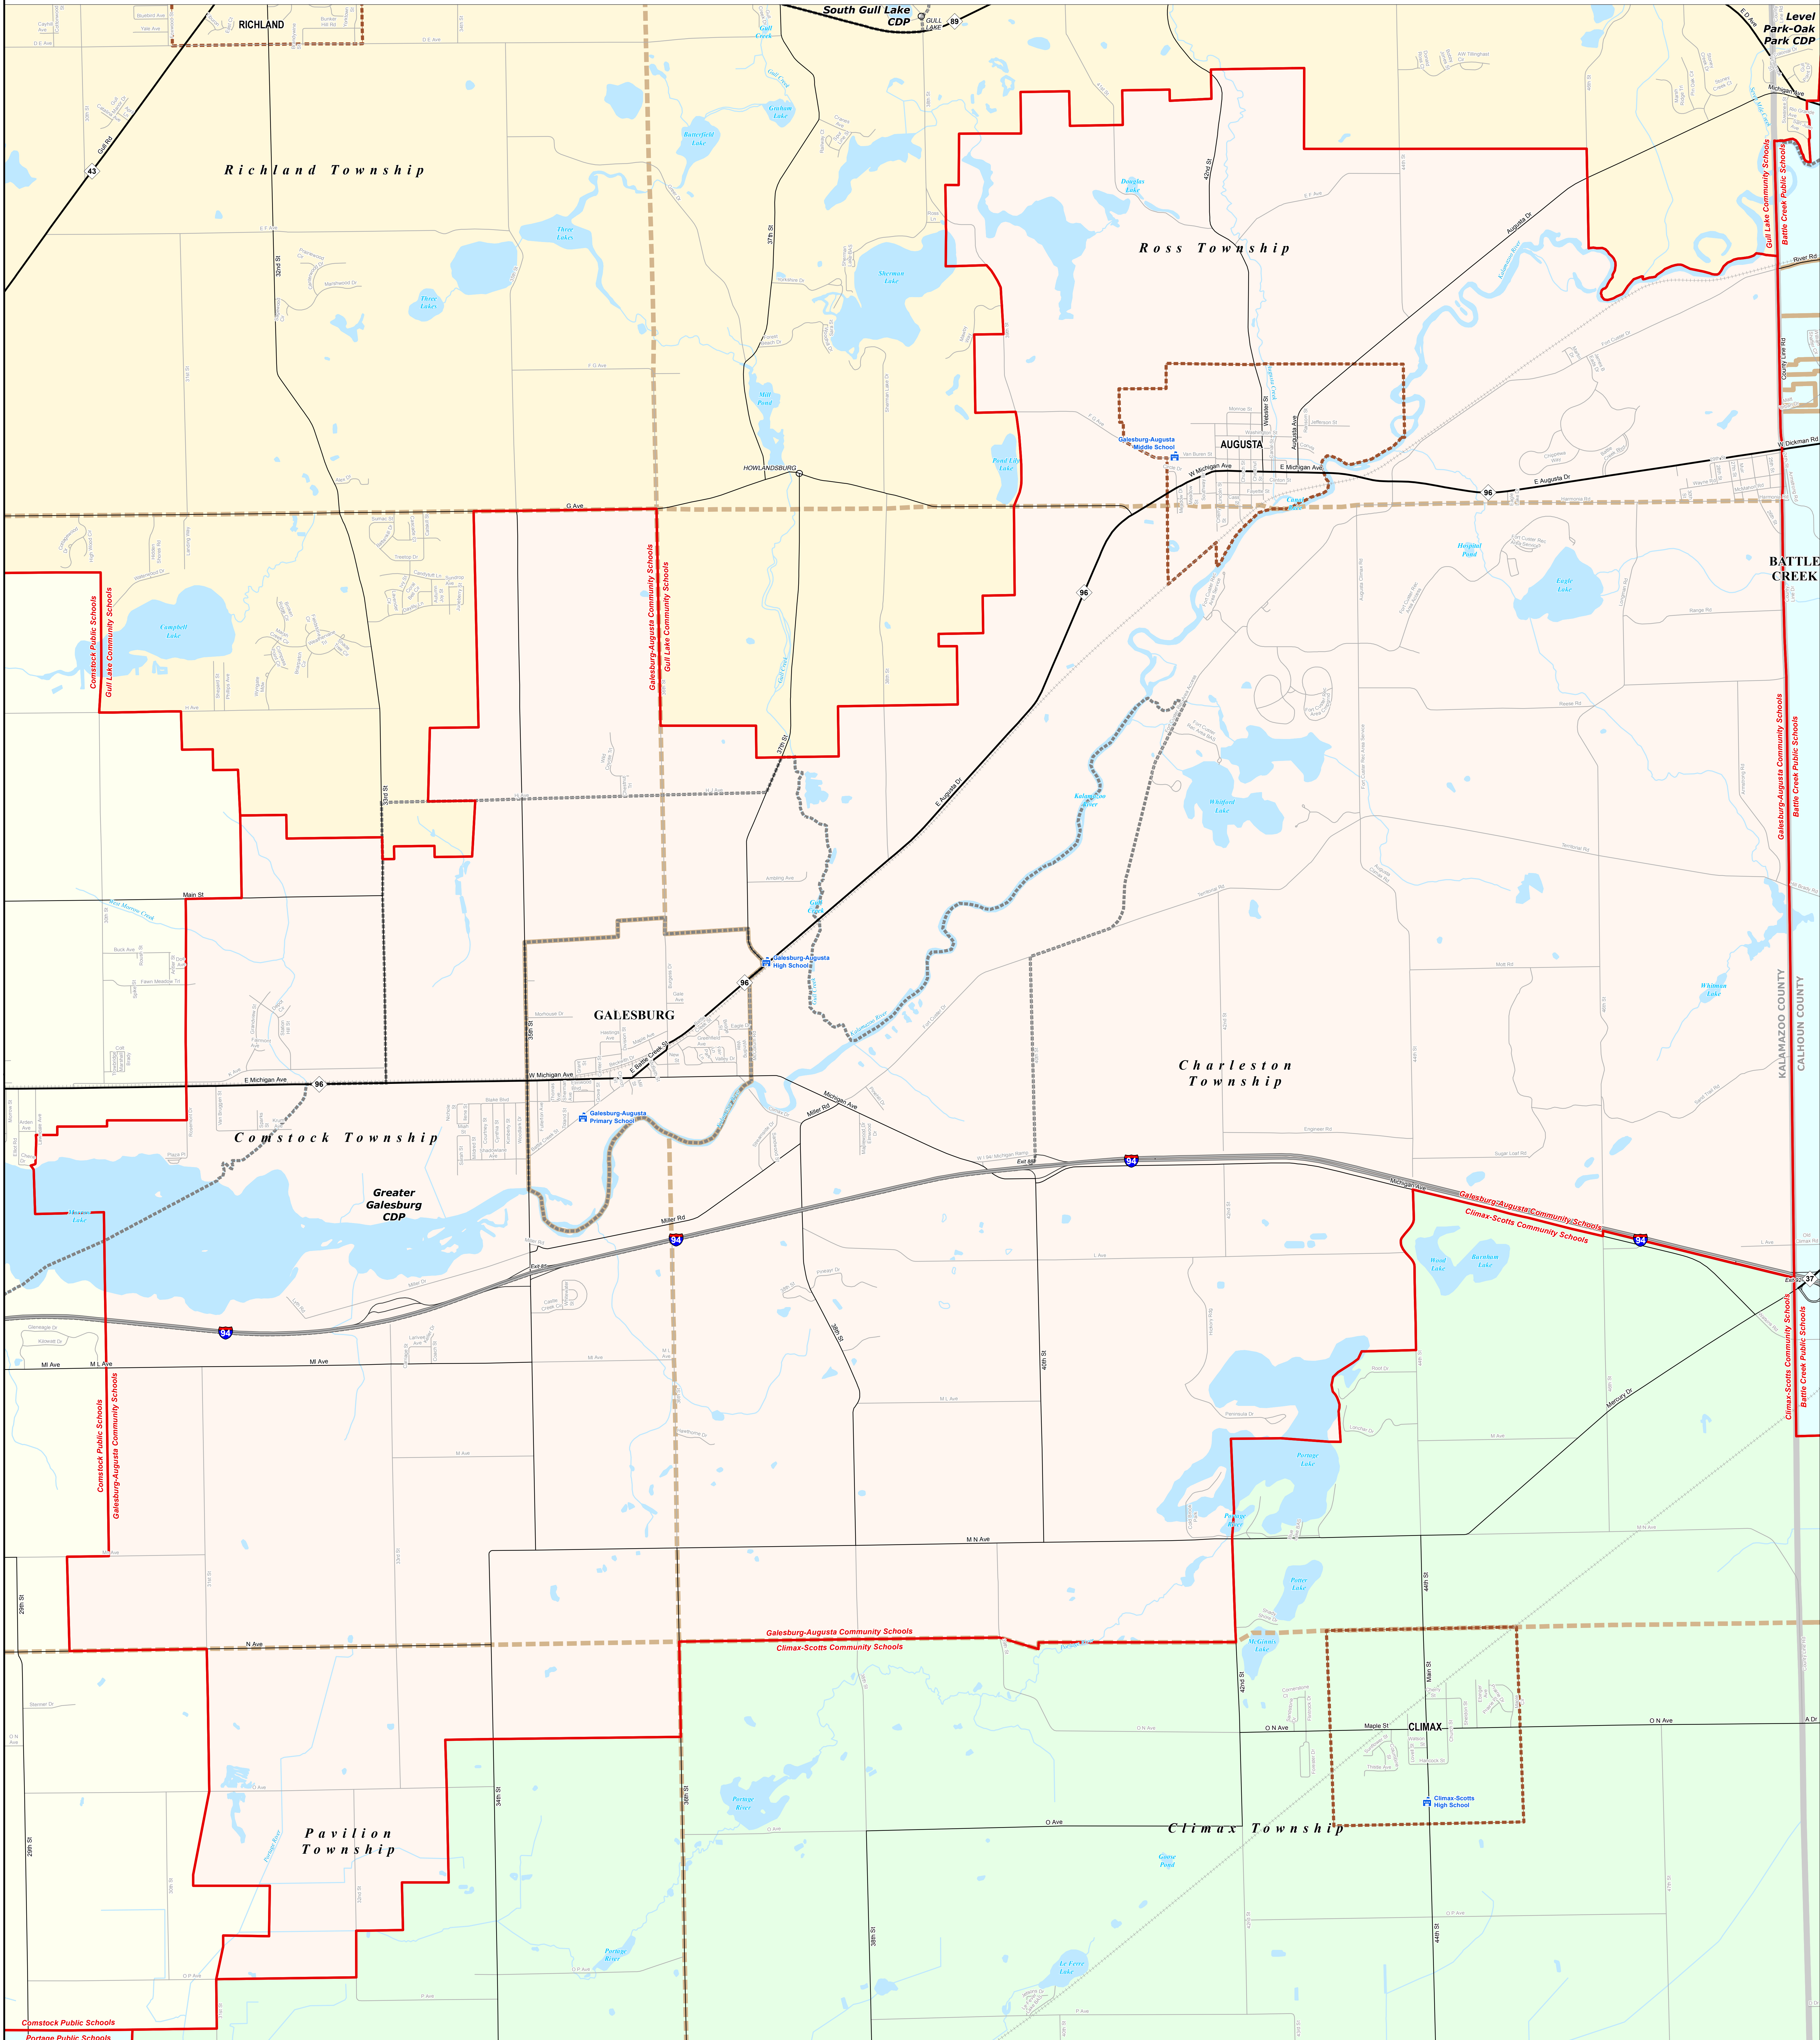

GALESBURG-AUGUSTA COMMUNITY SCHOOLS

Kalamazoo RESA

0 0.25 0.5 Miles

*Note: Non K-12 School Districts identified with Asterisk (*) in Name

11/14/13

Legend	
School District	School
County	Water Feature
City	River, Stream, or Drain
Township	Railroad
Village	Freeway
Census Designated Place	Highway
	Primary Road
	Local Road

Source: Michigan Geographic Framework, v13a